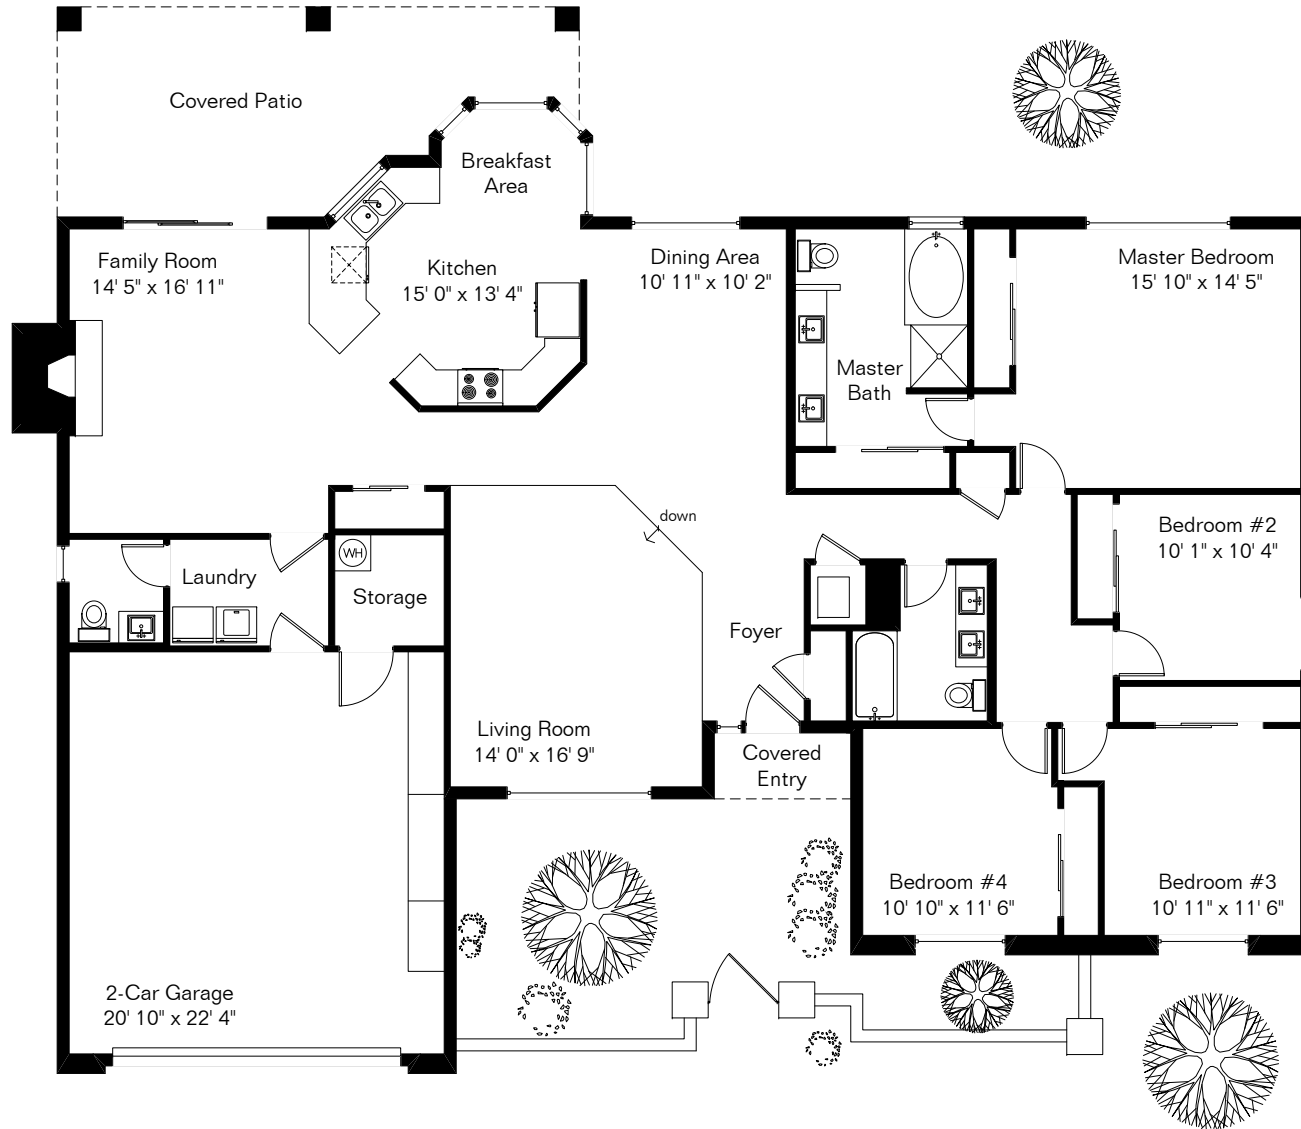

The square footages and room size information are deemed to be reliable but are not guaranteed and should be independently verified.

6030 N Camino de Michael

Site Visit April 2017

Copyright 2017 Floor Plans First! LLC
All Rights Reserved.

Living Area 2,301 Sq Ft
Garage 546 Sq Ft

www.FloorPlansFirst.com

Toll Free (877) 887-1500
Voice (520) 881-1500
Fax (520) 791-7701

Floor Plans First!
See the Floor Plan First!